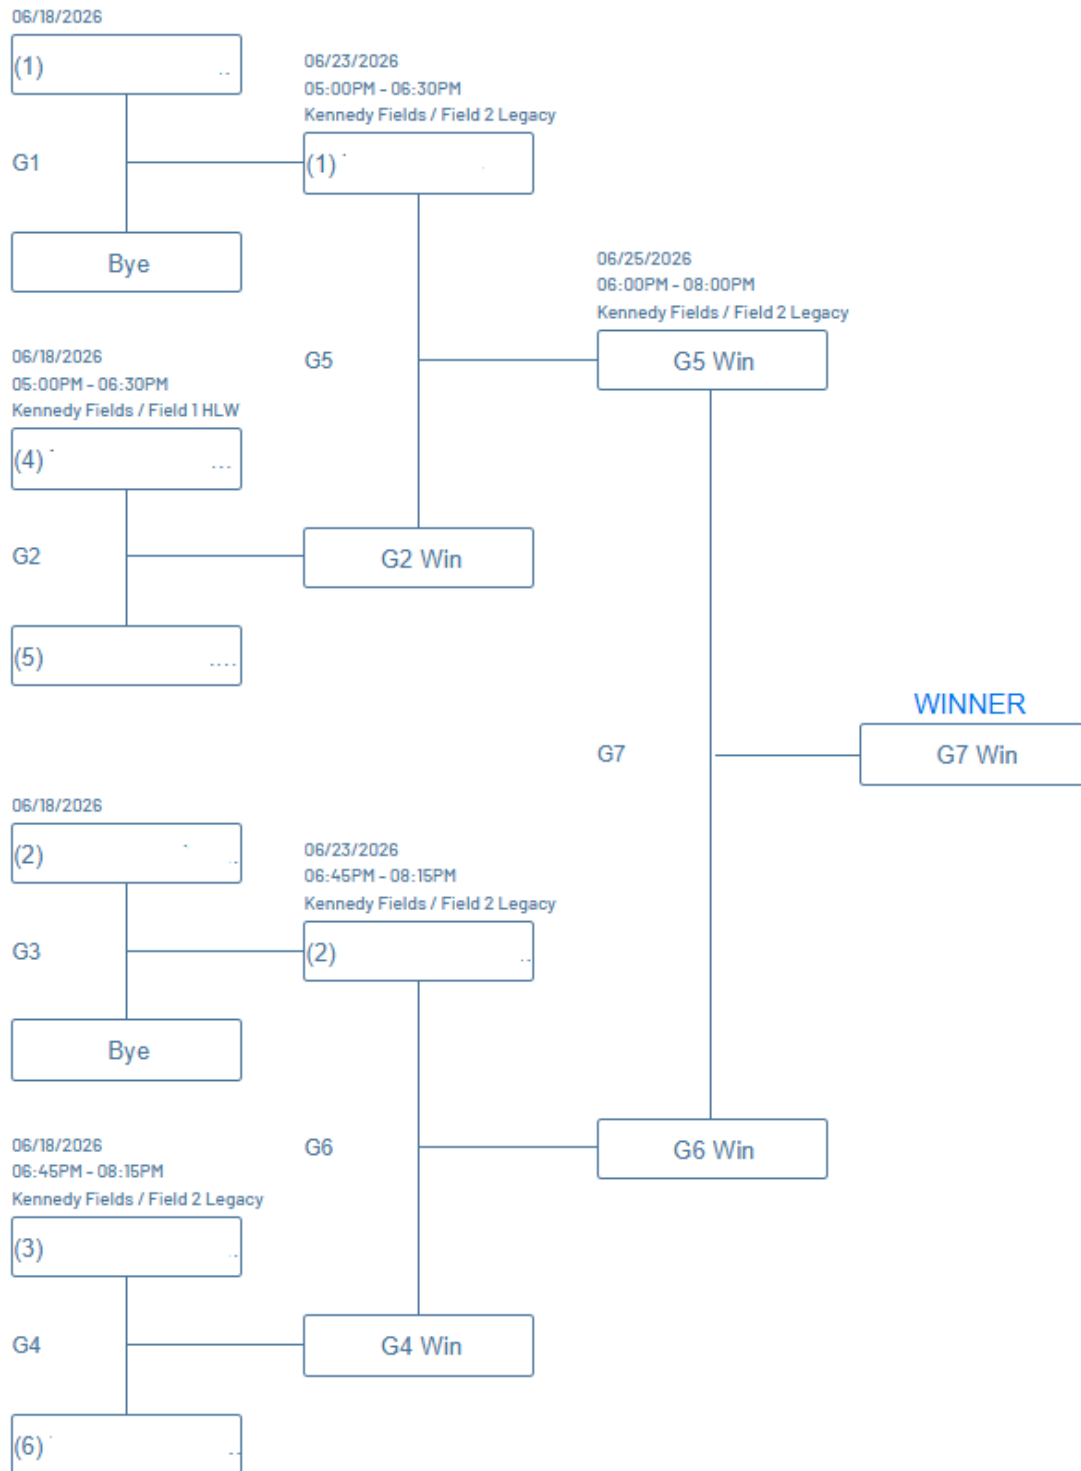

- **BPM (randomly seeded)**
  - Loser G2 vs. Loser G4, Monday 6/22, Softball Field, 5pm
  - Loser G5 vs. Loser G6, Wednesday 6/24, Softball Field, 5pm
- **Minors**
  - Loser G1 vs. Loser G2, Thursday 6/25, HLW, 5pm
  - Loser G3 vs. Loser G4, Saturday 6/27, HLW, 9am
- **Feds**
  - Loser G2 vs. Loser G4, Tuesday 6/23, HLW, 5pm
  - Loser G5 vs. Loser G6, Thursday 6/25, HLW, 6:45pm
- **Majors**
  - Loser G1 vs. Loser G2, Monday 6/22, HLW, 5pm
  - Loser G3 vs. Loser G4, Monday 6/22, HLW, 6:45pm

• **BPM Bracket (randomly seeded)**

• Minors Bracket

06/23/2026  
05:00PM - 06:30PM  
Kennedy Fields / Softball Field

(1) ...

G1

(8) ...

06/23/2026  
06:45PM - 08:15PM  
Kennedy Fields / Softball Field

(4) ...

G6

G4 Win

06/30/2026  
05:30PM - 07:30PM  
Kennedy Fields / Field 2 Legacy

G5 Win

G7

G6 Win

WINNER

G7 Win

- Federals Bracket

• Majors Bracket

06/17/2026  
05:00PM - 06:30PM  
Kennedy Fields / Field 1 HLW

(1)

G1

(8)

06/17/2026  
05:00PM - 06:30PM  
Kennedy Fields / Field 2 Legacy

(4)