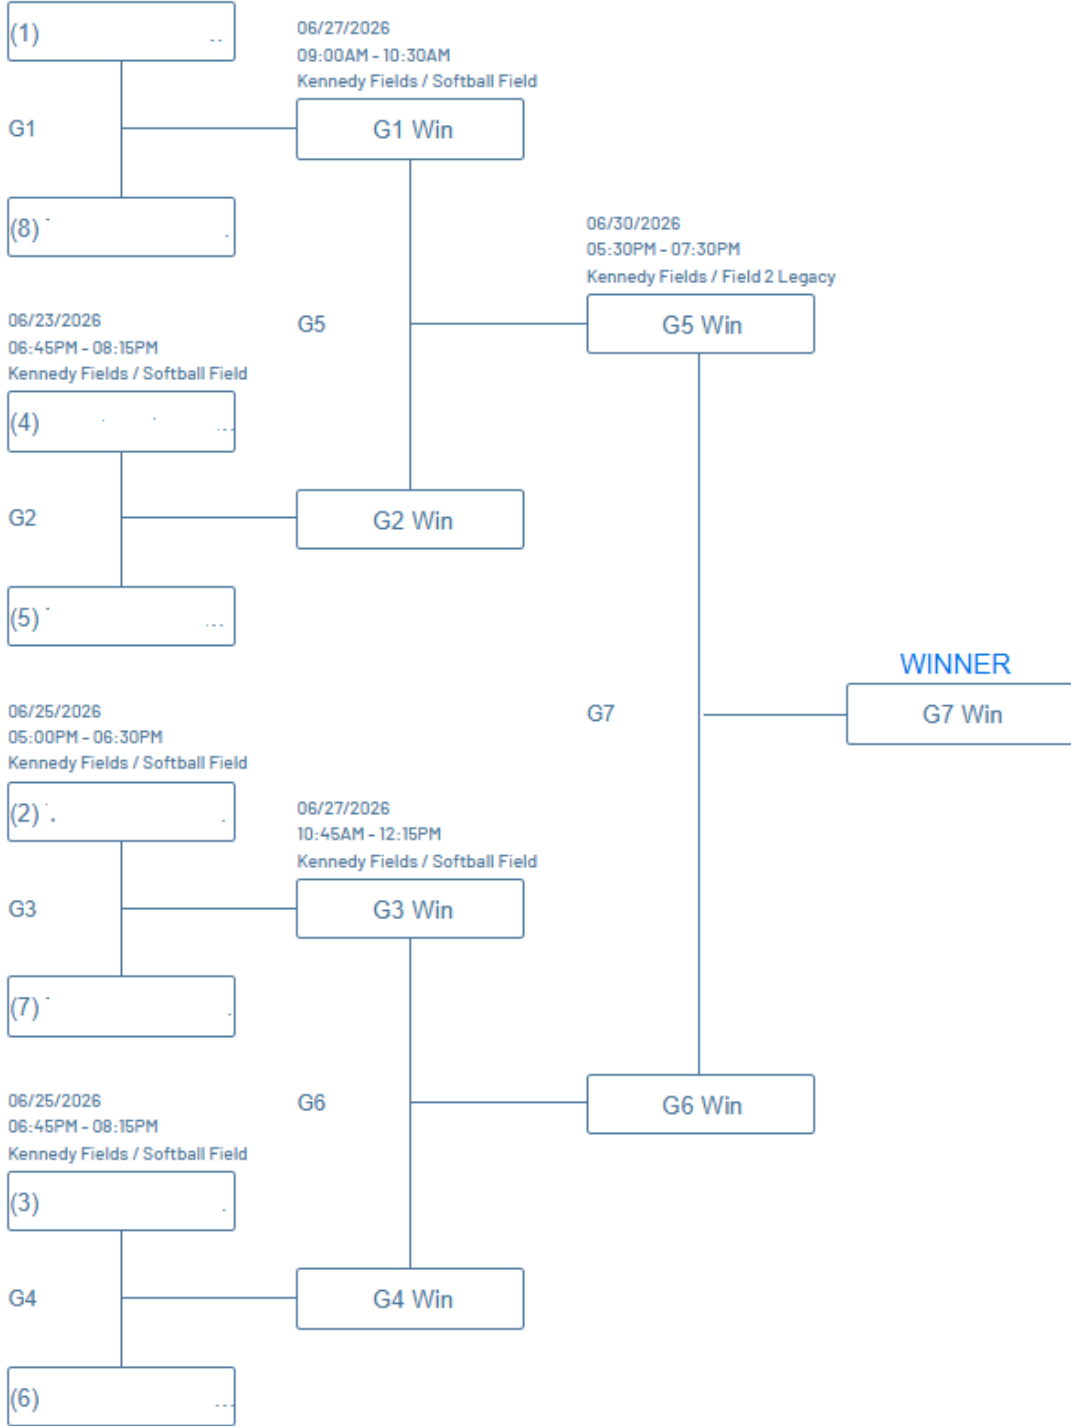

- **BPM (randomly seeded)**
  - Loser G2 vs. Loser G4, Monday 6/22, Softball Field, 5pm
  - Loser G5 vs. Loser G6, Wednesday 6/24, Softball Field, 5pm
- **Minors**
  - Loser G1 vs. Loser G2, Thursday 6/25, HLW, 5pm
  - Loser G3 vs. Loser G4, Saturday 6/27, HLW, 9am
- **Feds**
  - Loser G2 vs. Loser G4, Tuesday 6/23, HLW, 5pm
  - Loser G5 vs. Loser G6, Thursday 6/25, HLW, 6:45pm
- **Majors**
  - Loser G1 vs. Loser G2, Monday 6/22, HLW, 5pm
  - Loser G3 vs. Loser G4, Monday 6/22, HLW, 6:45pm

• **BPM Bracket (randomly seeded)**

• Minors Bracket

06/23/2026  
05:00PM - 06:30PM  
Kennedy Fields / Softball Field

(1) ...

G1

(8) ...

06/23/2026  
06:45PM - 08:15PM  
Kennedy Fields / Softball Field

(4) ...

G6

G4 Win

06/30/2026  
05:30PM - 07:30PM  
Kennedy Fields / Field 2 Legacy

G5 Win

G7

G6 Win

WINNER

G7 Win

- Federals Bracket

• Majors Bracket

06/17/2026  
05:00PM - 06:30PM  
Kennedy Fields / Field 1 HLW

(1)

G1

(8)

06/17/2026  
05:00PM - 06:30PM  
Kennedy Fields / Field 2 Legacy

(4)