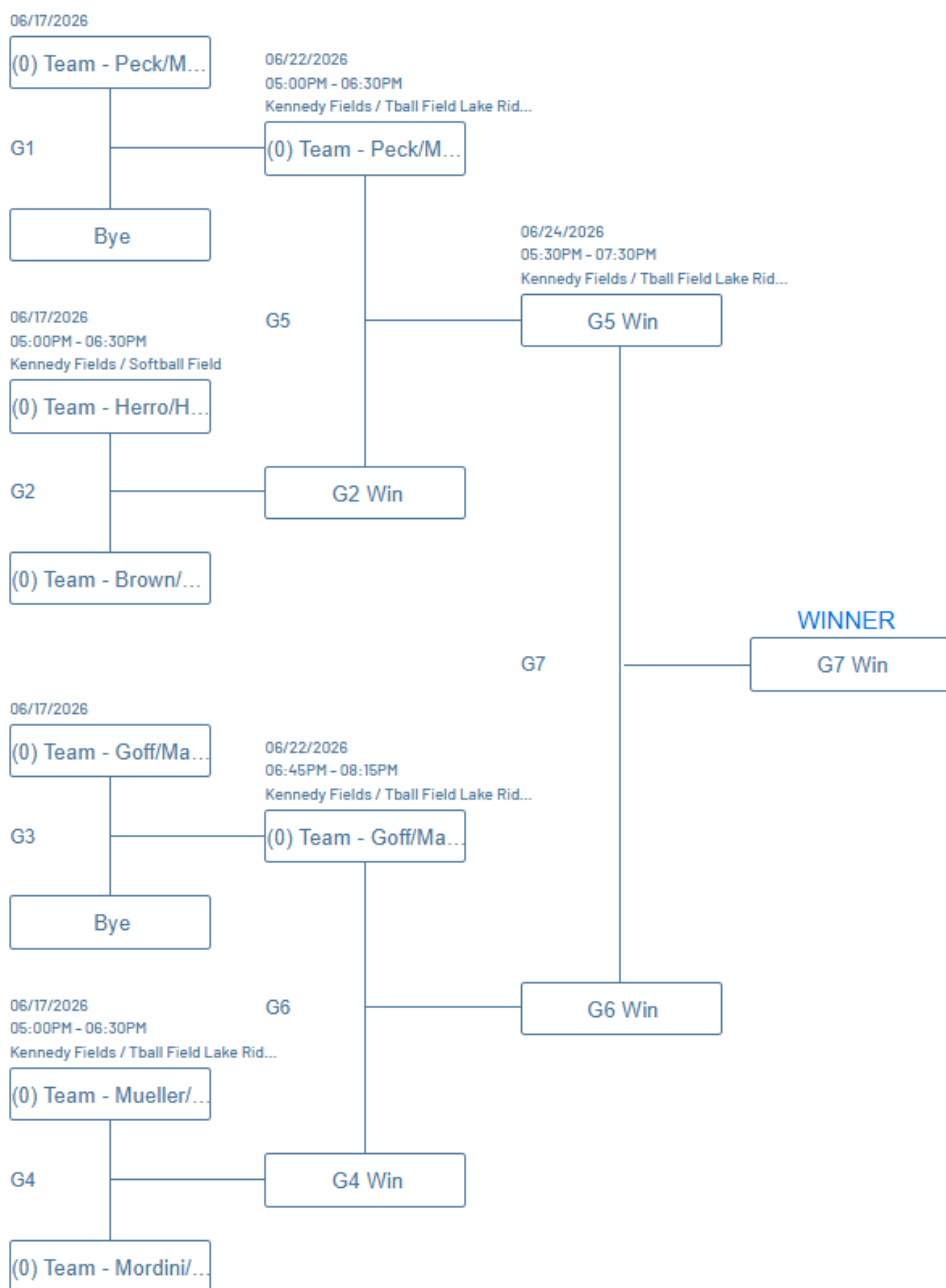

Coaches, please add these preliminary games to your GameChanger (and/or share this link) to allow your players to plan accordingly. Exact seeding determined when pool play is complete (except BPM)

**Consolation Games (2 game guarantee):**

- **BPM (randomly seeded)**
  - Loser G2 vs. Loser G4, Monday 6/22, Softball Field, 5pm
  - Loser G5 vs. Loser G6, Wednesday 6/24, Softball Field, 5pm
- **Minors**
  - Loser G1 vs. Loser G2, Thursday 6/25, HLW, 5pm
  - Loser G3 vs. Loser G4, Saturday 6/27, HLW, 9am
- **Feds**
  - Loser G2 vs. Loser G4, Tuesday 6/23, HLW, 5pm
  - Loser G5 vs. Loser G6, Thursday 6/25, HLW, 6:45pm
- **Majors**
  - Loser G1 vs. Loser G2, Monday 6/22, HLW, 5pm
  - Loser G3 vs. Loser G4, Monday 6/22, HLW, 6:45pm

• **BPM Bracket (randomly seeded)**

• Minors Bracket

06/23/2026  
05:00PM - 06:30PM  
Kennedy Fields / Softball Field

(1) ...

G1

(8) ...

06/23/2026  
06:45PM - 08:15PM  
Kennedy Fields / Softball Field

(4) ...